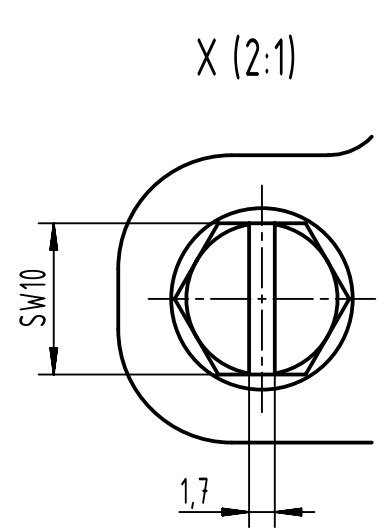

1 2 3 4 5 6

A

B

C

D

X (2:1)

	All Dimensions in mm Original Size DIN A4		Scale 1:2	Free size tol.		Ref.	
						Sub.	
	All rights reserved		Created by HOLLERT	Inspected by SUNDERMEIER	Standardisation 302077	Date 2021-02-22	
	Department EL PD					State Final Release	
HARTING			Title Han 6HPR Hood Top Entry M25 Screw lock			Doc-Key / ECM-Nr. 100208611/UGD/005/C 500000187340	
D-32339 Espelkamp			Type TB	Number 19 40 006 0411			
						Rev. C	Page 1/1