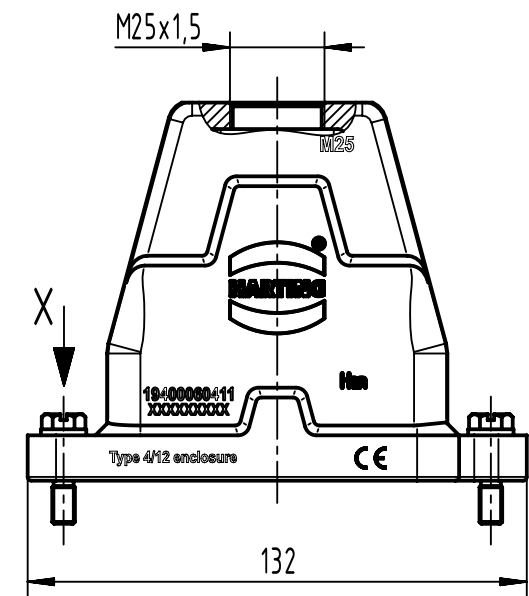

1 2 3 4 5 6

A

B

C

D

X (2:1)

	All Dimensions in mm Original Size DIN A4		Scale 1:2	Free size tol.		Ref.	
						Sub.	
	All rights reserved		Created by HOLLERT	Inspected by SUNDERMEIER	Standardisation 302077	Date 2021-02-22	
	Department EL PD					State Final Release	
HARTING			Title Han 6HPR Hood Top Entry M25 Screw lock			Doc-Key / ECM-Nr. 100208611/UGD/005/C 500000187340	
D-32339 Espelkamp			Type TB	Number 19 40 006 0411			
						Rev. C	Page 1/1