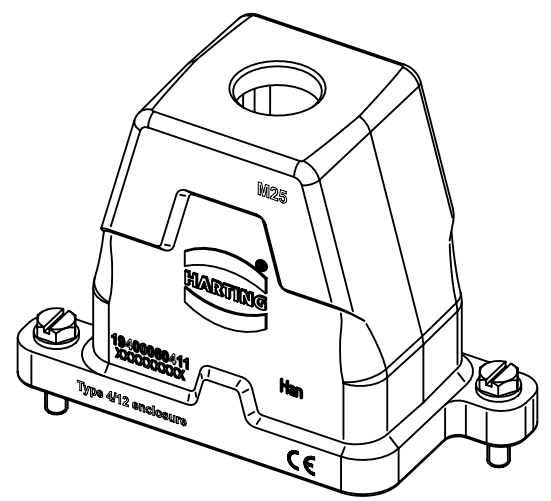

1 2 3 4 5 6

A

B

C

D

X (2:1)

	All Dimensions in mm Original Size DIN A4		Scale 1:2	Free size tol.		Ref.	
						Sub.	
	All rights reserved		Created by HOLLERT	Inspected by SUNDERMEIER	Standardisation 302077	Date 2021-02-22	
	Department EL PD					State Final Release	
HARTING			Title Han 6HPR Hood Top Entry M25 Screw lock			Doc-Key / ECM-Nr. 100208611/UGD/005/C 500000187340	
D-32339 Espelkamp			Type TB	Number 19 40 006 0411			
						Rev. C	Page 1/1