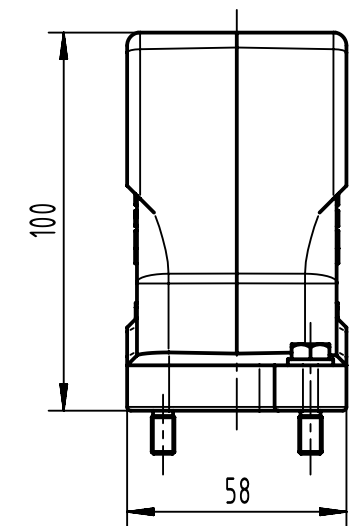

1 2 3 4 5 6

A

B

C

D

X (2:1)

	All Dimensions in mm Original Size DIN A4		Scale 1:2	Free size tol.		Ref.	
						Sub.	
	All rights reserved		Created by HOLLERT	Inspected by SUNDERMEIER	Standardisation 302077	Date 2021-02-22	
	Department EL PD					State Final Release	
HARTING			Title Han 6HPR Hood Top Entry M25 Screw lock			Doc-Key / ECM-Nr. 100208611/UGD/005/C 500000187340	
D-32339 Espelkamp			Type TB	Number 19 40 006 0411			
						Rev. C	Page 1/1